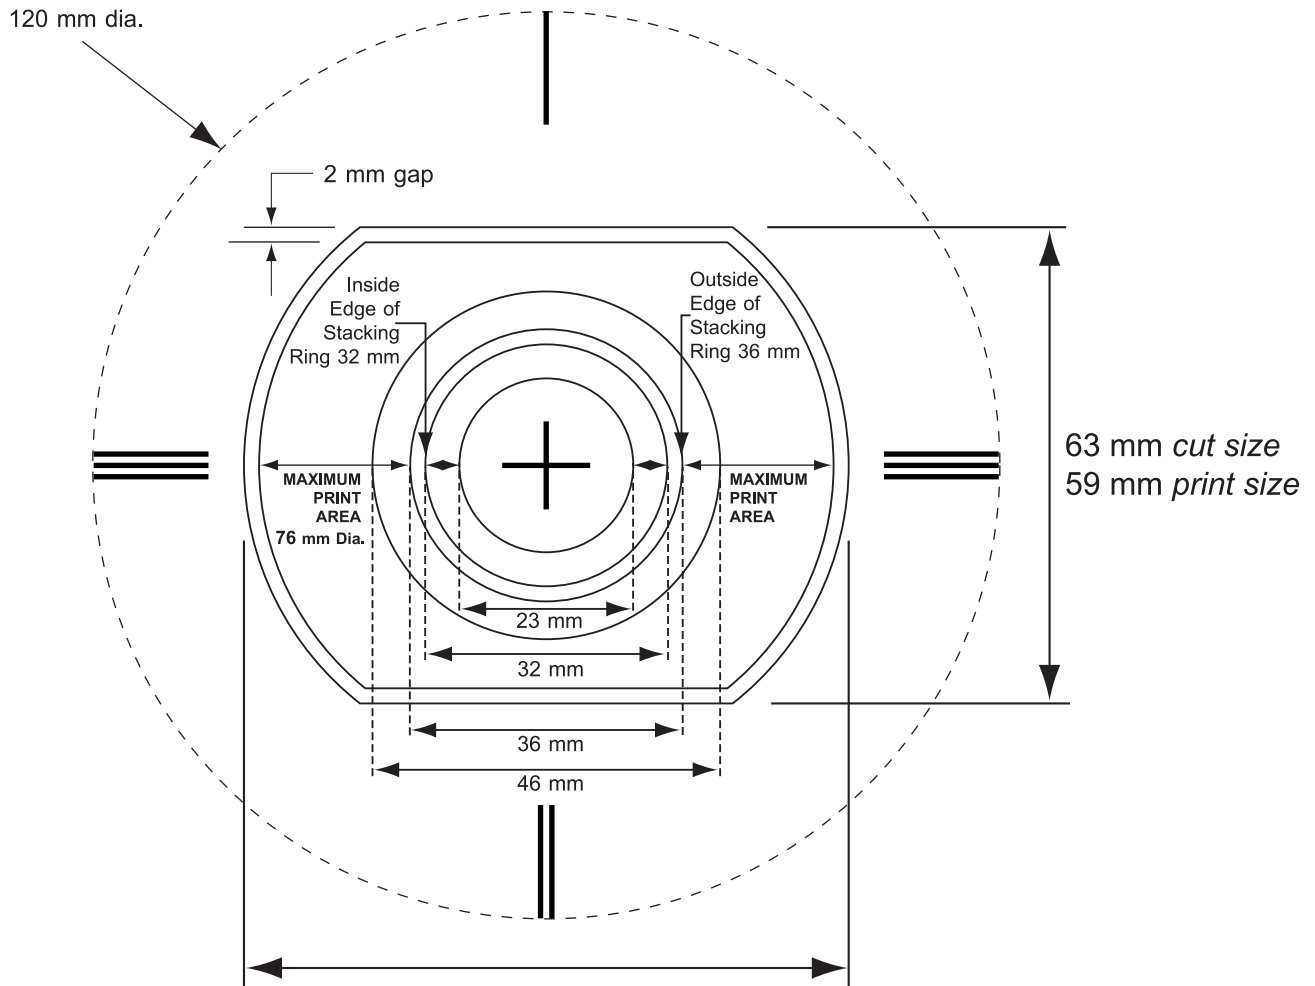

**DESIGNER CUT CD 50 MB,
 CD Business Card Template 80 mm x 63 mm (cut size)
 CAPACITY: 50 MB in CD
 455 MB in DVD-5**

NOTE: If there is no background color or flood color, we recommend you do NOT layout TEXT in the MIRROR BAND AREA.

80 mm dia. cut size
76 mm dia. print size
 23 mm to 36 mm
 is a clear see through
 plastic.