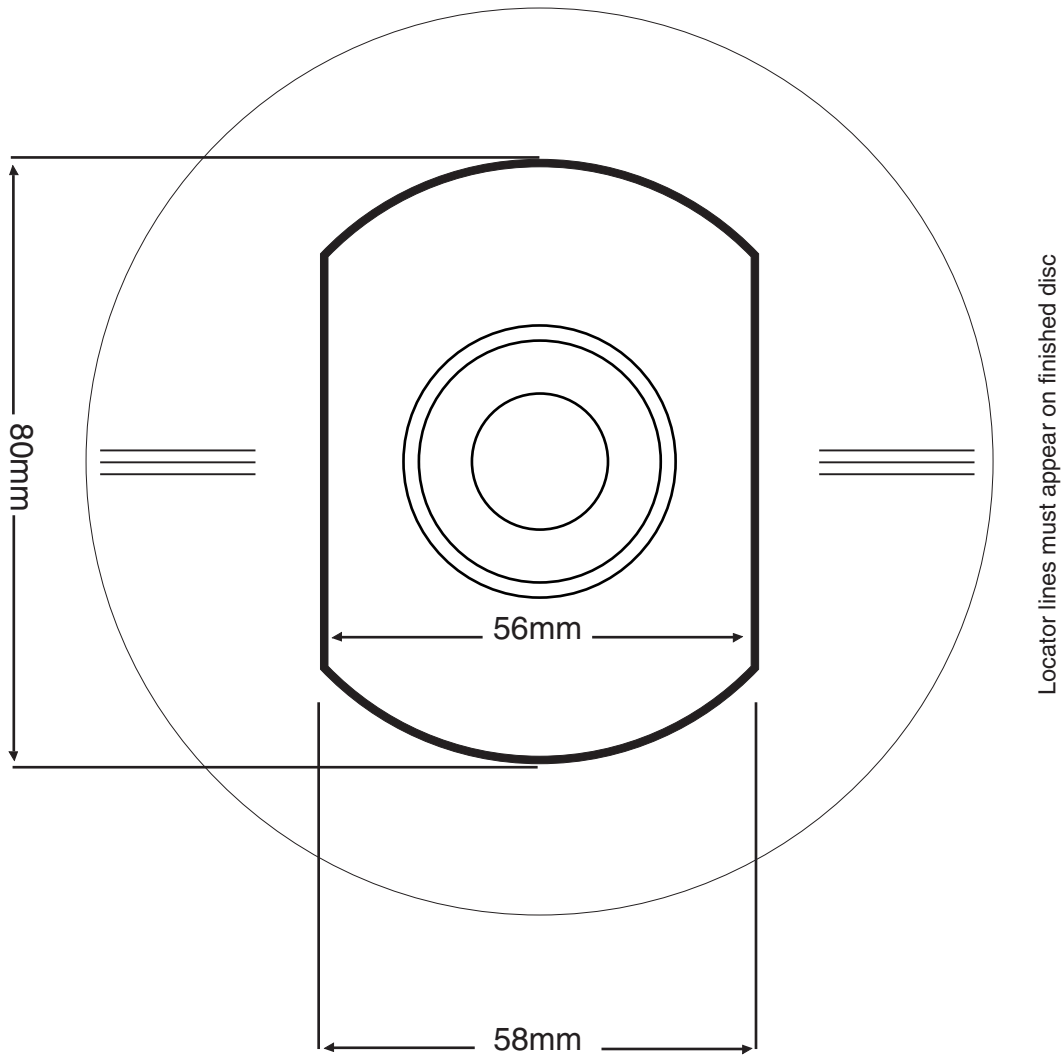

CTEX, INC.
7850 Bell Rd.
Windsor, CA 95492
P: (707)838-4000
F: (707)838-6100

CD Business Card (40MB) Art Specification

FILM Positive
RIGHT READING
EMULSION SIDE UP
100 LINE SCREEN

Locator lines must appear on finished disc

Note:
When printing just text
with no background, avoid the "mirror &
data" ring (47 - 36mm)